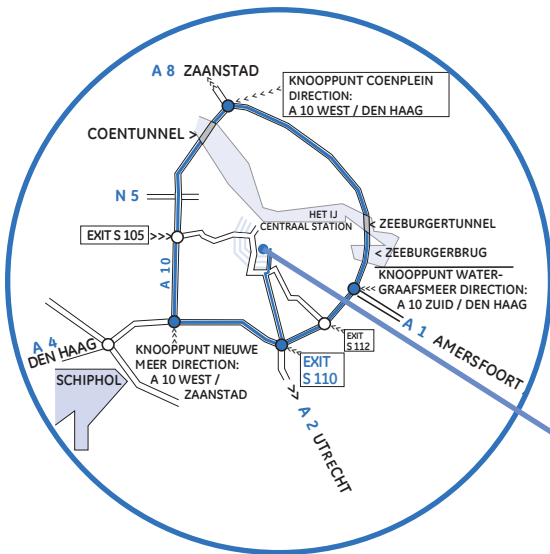

By Car via the Amsterdam Ring Road A10

Take Exit S110, then
Nieuwe Utrechtseweg (A2)
Rijnstraat
Van Woustraat
Westeinde
Utrechtse Straat
Turn left along Herengracht
Turn right at Vijzelstraat
After 50 m turn right into Reguliersdwarsstraat
Our garage (the Rembrandtgarage) is next to no. 104

Address: also for GPS and suppliers:

Reguliersdwarsstraat 104
1017 BN Amsterdam

By Public Transport from the Central Station

Take tram 4 or 9 in front of the Central Station
to Rembrandtplein stop
before Thorbeckeplein turn right into the Reguliersdwarsstraat
you will find no. 104 at your left hand site.

Take tram 16, 24 or 25
to Vijzelstraat stop; between Herengracht and Keizersgracht
pass the Herengracht and take the first street on your right hand side
you will find no. 104 at the end of the street on your right hand side.

Reguliersdwarsstraat 104 / 1017 BN Amsterdam / Tel (020) 520 49 11

GE
Artesia Bank

Via Ring Road A10, exit S110